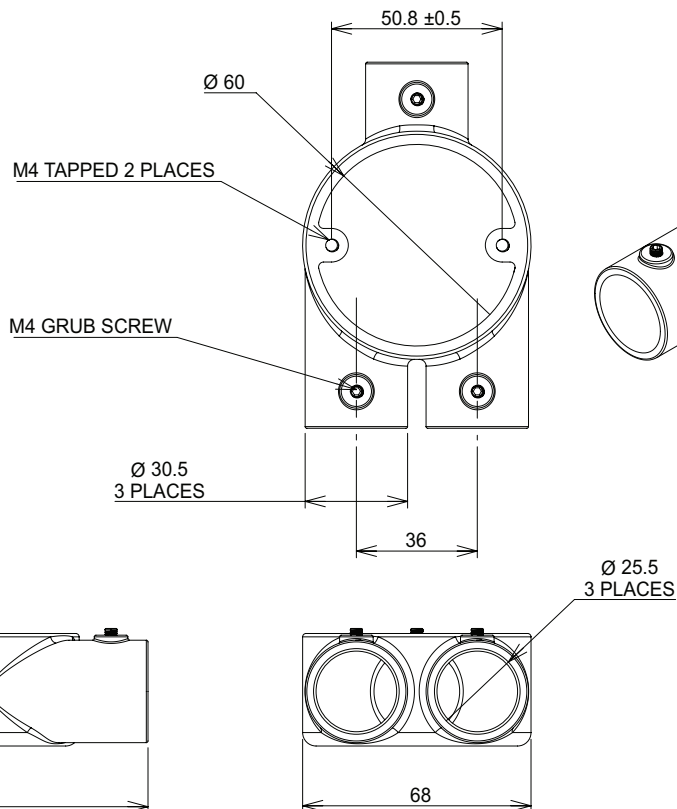

PRODUCT CODE: CL14G
CONLOK® MALLEABLE CONDUIT BOX

DESCRIPTION

25mm Malleable Conlok® Branch Y Conduit Box

FINISH

Hot Dipped Galvanised

MATERIAL

Malleable Iron

PACKAGING

Packed in qty 10

ADDITIONAL NOTES

Conforms to BS EN61386-21:2004
Supplied with 12.9 Grade Grub Screw
1 x Allen key is supplied in each inner box

⊕ Values are nominal and with a general tolerance ±5% unless otherwise specified